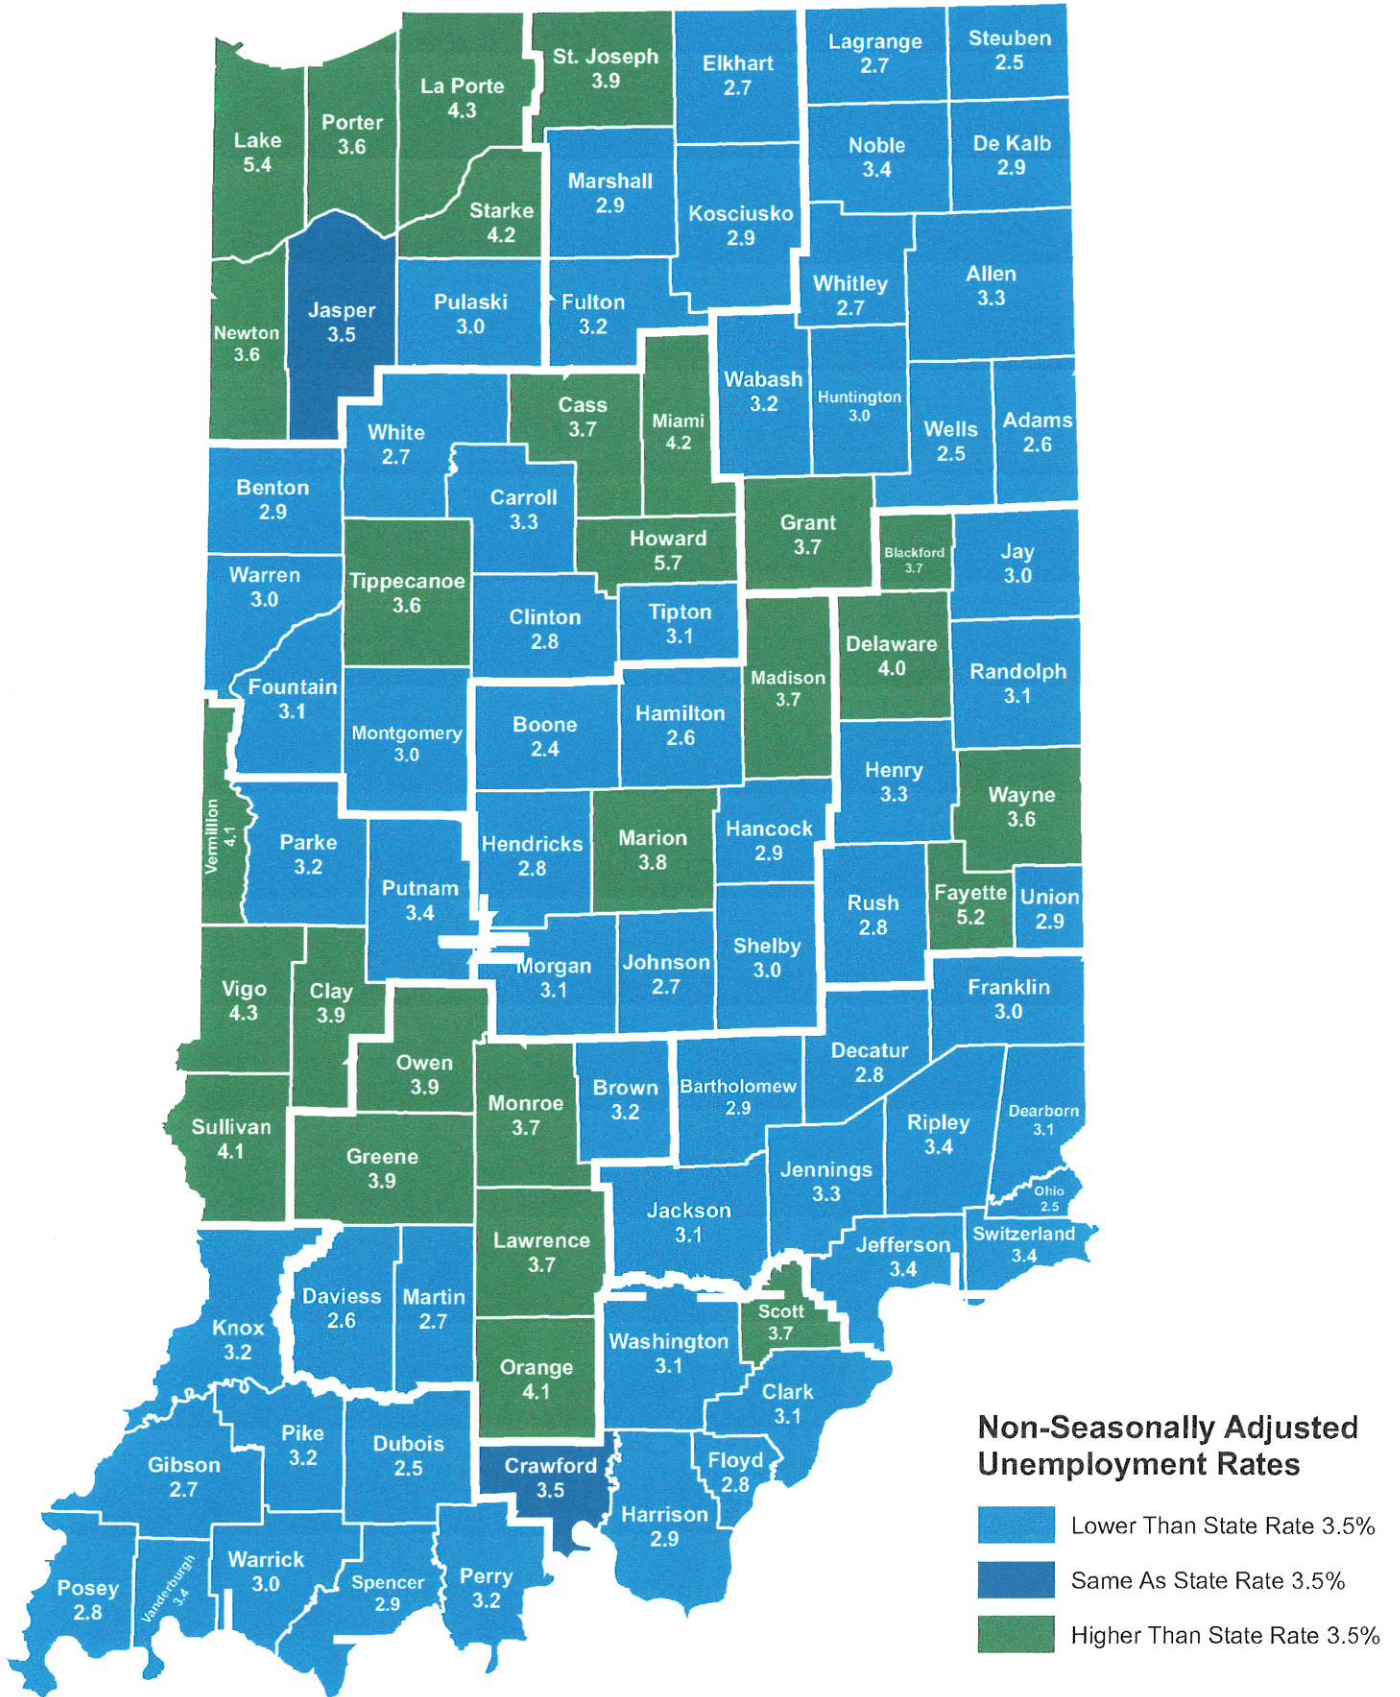

# County Unemployment Rates July 2022 - Non Seasonally Adjusted

Indiana Non-Seasonally Adjusted Rate 3.5%  
 Indiana Seasonally Adjusted Rate 2.6%  
 Source: DWD, Local Area Unemployment Statistics

RANKING OF COUNTY DATA  
Unemployment Rates by County

July 2022 (Preliminary)

Prepared August 18, 2022

RANK	AREA	RATE	RANK	AREA	RATE
1	Howard	5.7	47	Clark	3.1
2	Lake	5.4	48	Dearborn	3.1
3	Fayette	5.2	49	Fountain	3.1
4	LaPorte	4.3	50	Jackson	3.1
5	Vigo	4.3	51	Morgan	3.1
6	Miami	4.2	52	Randolph	3.1
7	Starke	4.2	53	Tipton	3.1
8	Orange	4.1	54	Washington	3.1
9	Sullivan	4.1	55	Franklin	3.0
10	Vermillion	4.1	56	Huntington	3.0
11	Delaware	4.0	57	Jay	3.0
12	Clay	3.9	58	Montgomery	3.0
13	Greene	3.9	59	Pulaski	3.0
14	Owen	3.9	60	Shelby	3.0
15	St. Joseph	3.9	61	Warren	3.0
16	Marion	3.8	62	Warrick	3.0
17	Blackford	3.7	63	Bartholomew	2.9
18	Cass	3.7	64	Benton	2.9
19	Grant	3.7	65	DeKalb	2.9
20	Lawrence	3.7	66	Hancock	2.9
21	Madison	3.7	67	Harrison	2.9
22	Monroe	3.7	68	Kosciusko	2.9
23	Scott	3.7	69	Marshall	2.9
24	Newton	3.6	70	Spencer	2.9
25	Porter	3.6	71	Union	2.9
26	Tippecanoe	3.6	72	Clinton	2.8
27	Wayne	3.6	73	Decatur	2.8
28	Crawford	3.5	74	Floyd	2.8
29	Jasper	3.5	75	Hendricks	2.8
30	Jefferson	3.4	76	Posey	2.8
31	Noble	3.4	77	Rush	2.8
32	Putnam	3.4	78	Elkhart	2.7
33	Ripley	3.4	79	Gibson	2.7
34	Switzerland	3.4	80	Johnson	2.7
35	Vanderburgh	3.4	81	LaGrange	2.7
36	Allen	3.3	82	Martin	2.7
37	Carroll	3.3	83	White	2.7
38	Henry	3.3	84	Whitley	2.7
39	Jennings	3.3	85	Adams	2.6
40	Brown	3.2	86	Daviess	2.6
41	Fulton	3.2	87	Hamilton	2.6
42	Knox	3.2	88	Dubois	2.5
43	Parke	3.2	89	Ohio	2.5
44	Perry	3.2	90	Steuben	2.5
45	Pike	3.2	91	Wells	2.5
46	Wabash	3.2	92	Boone	2.4
				INDIANA	3.5